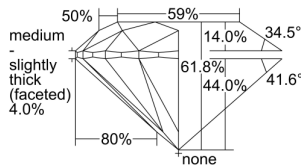

GIA®

FACSIMILE

GIA REPORT 6492772782

Verify this report at GIA.edu

GIA NATURAL DIAMOND DOSSIER®

June 27, 2024
GIA Report Number **6492772782**
Shape and Cutting Style ..... **Round Brilliant**
Measurements ..... **4.44 - 4.46 x 2.75 mm**

GRADING RESULTS

Carat Weight ..... **0.33 carat**
Color Grade ..... **I**
Clarity Grade **VS1**
Cut Grade ..... **Excellent**

ADDITIONAL GRADING INFORMATION

Polish ..... **Excellent**
Symmetry ..... **Excellent**
Fluorescence ..... **Medium Blue**
Clarity Characteristics..... **Cloud, Needle, Pinpoint**
Inspection(s): **GIA 6492772782**

PROPORTIONS

Profile to actual proportions

GRADING SCALES

GIA COLOR SCALE	GIA CLARITY SCALE	GIA CUT SCALE
COLOURLESS D	FLAWLESS	EXCELLENT
E	INTERNALLY FLAWLESS	
F	VVS₁	VERY GOOD
G		
H	VS₁	GOOD
I		
J	SI₁	FAIR
K		
L	I₁	POOR
M		
N	I₂	
O	I₃	
P		
Q		
R		
S		
T		
U		
V		
W		
X		
Y		
Z