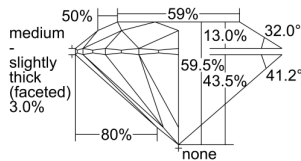

GIA®

FACSIMILE

GIA REPORT 6492778432

Verify this report at GIA.edu

GIA NATURAL DIAMOND DOSSIER®

June 27, 2024
GIA Report Number **6492778432**
Shape and Cutting Style ..... **Round Brilliant**
Measurements ..... **5.69 - 5.71 x 3.39 mm**

GRADING RESULTS

Carat Weight ..... **0.66 carat**
Color Grade ..... **D**
Clarity Grade **VS2**
Cut Grade ..... **Excellent**

ADDITIONAL GRADING INFORMATION

Polish ..... **Excellent**
Symmetry ..... **Excellent**
Fluorescence ..... **Faint**
Clarity Characteristics ..... **Crystal**
Inscription(s): **GIA 6492778432**

PROPORTIONS

Profile to actual proportions

GRADING SCALES

GIA COLOR SCALE	GIA CLARITY SCALE	GIA CUT SCALE	
D	FLAWLESS	EXCELLENT	
E	INTERNALLY FLAWLESS		
F		VVS₁	VERY GOOD
G	VVS₂		
H	VS₁	GOOD	
I	VS₂		
J	SI₁	FAIR	
K	SI₂		
L	I₁	POOR	
M	I₂		
N	I₃		
O			
P			
Q			
R			
S			
T			
U			
V			
W			
X			
Y			
Z