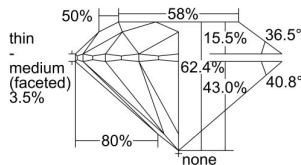

GIA®

FACSIMILE

GIA REPORT 6492779325

Verify this report at GIA.edu

GIA NATURAL DIAMOND DOSSIER®

June 28, 2024
GIA Report Number **6492779325**
Shape and Cutting Style ..... **Round Brilliant**
Measurements ..... **5.65 - 5.69 x 3.54 mm**

GRADING RESULTS

Carat Weight ..... **0.70 carat**
Color Grade ..... **F**
Clarity Grade **VS1**
Cut Grade ..... **Excellent**

ADDITIONAL GRADING INFORMATION

Polish ..... **Excellent**
Symmetry ..... **Excellent**
Fluorescence ..... **None**
Clarity Characteristics ..... **Crystal**
Inscription(s): **GIA 6492779325**

PROPORTIONS

Profile to actual proportions

GRADING SCALES

GIA COLOR SCALE	GIA CLARITY SCALE	GIA CUT SCALE	
D	FLAWLESS	EXCELLENT	
E	INTERNALLY FLAWLESS		
F		VVS₁	VERY GOOD
G	VVS₂		
H	VS₁	GOOD	
I	VS₂		
J	SI₁	FAIR	
K	SI₂		
L	I₁	POOR	
M	I₂		
N	I₃		
O			
P			
Q			
R			
S			
T			
U			
V			
W			
X			
Y			
Z