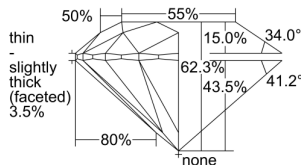

GIA®

FACSIMILE

GIA REPORT 6492779388

Verify this report at GIA.edu

GIA NATURAL DIAMOND DOSSIER®

June 27, 2024
GIA Report Number **6492779388**
Shape and Cutting Style ..... **Round Brilliant**
Measurements ..... **5.24 - 5.27 x 3.27 mm**

GRADING RESULTS

Carat Weight ..... **0.55 carat**
Color Grade ..... **G**
Clarity Grade **VS1**
Cut Grade ..... **Excellent**

ADDITIONAL GRADING INFORMATION

Polish ..... **Excellent**
Symmetry ..... **Excellent**
Fluorescence ..... **None**
Clarity Characteristics..... **Cloud, Crystal, Feather, Pinpoint**
Inscription(s): **GIA 6492779388**

PROPORTIONS

Profile to actual proportions

GRADING SCALES

GIA COLOR SCALE	GIA CLARITY SCALE	GIA CUT SCALE	
D	FLAWLESS	EXCELLENT	
E	INTERNALLY FLAWLESS		
F		VVS₁	VERY GOOD
G	VVS₂		
H	VS₁	GOOD	
I	VS₂		
J	SI₁	FAIR	
K	SI₂		
L	I₁	POOR	
M	I₂		
N	I₃		
O			
P			
Q			
R			
S			
T			
U			
V			
W			
X			
Y			
Z