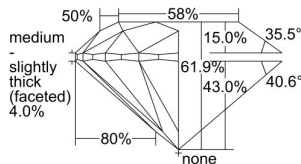

GIA®

FACSIMILE

GIA REPORT 6492780728

Verify this report at GIA.edu

GIA NATURAL DIAMOND DOSSIER®

June 28, 2024
GIA Report Number **6492780728**
Shape and Cutting Style ..... **Round Brilliant**
Measurements ..... **5.92 - 5.95 x 3.67 mm**

GRADING RESULTS

Carat Weight ..... **0.80 carat**
Color Grade ..... **H**
Clarity Grade **S11**
Cut Grade ..... **Excellent**

ADDITIONAL GRADING INFORMATION

Polish ..... **Excellent**
Symmetry ..... **Excellent**
Fluorescence ..... **None**
Clarity Characteristics..... **Cloud, Crystal**
Inscription(s): **GIA 6492780728**

PROPORTIONS

Profile to actual proportions

GRADING SCALES

GIA COLOR SCALE	GIA CLARITY SCALE	GIA CUT SCALE	
D	FLAWLESS	EXCELLENT	
E	INTERNALLY FLAWLESS		
F		VVS₁	VERY GOOD
G	VVS₂		
H	VS₁	GOOD	
I	VS₂		
J	S1₁	FAIR	
K	S1₂		
L	I₁	POOR	
M	I₂		
N	I₃		
O			
P			
Q			
R			
S			
T			
U			
V			
W			
X			
Y			
Z