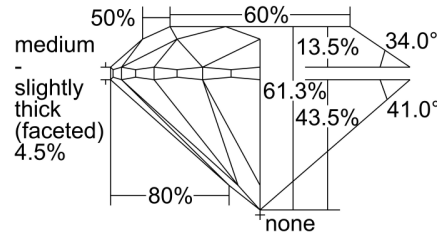

GIA NATURAL DIAMOND GRADING REPORT

July 02, 2024
GIA Report Number 6492781032
Shape and Cutting Style ..... Round Brilliant
Measurements ..... 6.89 - 6.94 x 4.24 mm

GRADING RESULTS

Carat Weight ..... 1.27 carat
Color Grade ..... E
Clarity Grade VS2
Cut Grade ..... Excellent

ADDITIONAL GRADING INFORMATION

Polish ..... Excellent
Symmetry ..... Excellent
Fluorescence ..... None

Inscription(s): GIA 6492781032

Comments: Clouds are not shown. Pinpoints are not shown.

PROPORTIONS

Profile to actual proportions