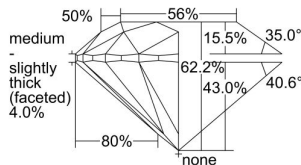

GIA®

FACSIMILE

GIA REPORT 6492782425

Verify this report at GIA.edu

GIA NATURAL DIAMOND DOSSIER®

June 28, 2024
GIA Report Number **6492782425**
Shape and Cutting Style ..... **Round Brilliant**
Measurements ..... **4.37 - 4.39 x 2.72 mm**

GRADING RESULTS

Carat Weight ..... **0.32 carat**
Color Grade ..... **H**
Clarity Grade **VS2**
Cut Grade ..... **Excellent**

ADDITIONAL GRADING INFORMATION

Polish ..... **Excellent**
Symmetry ..... **Excellent**
Fluorescence ..... **Faint**
Clarity Characteristics ..... **Crystal**
Inscription(s): **GIA 6492782425**

PROPORTIONS

Profile to actual proportions

GRADING SCALES

GIA COLOR SCALE	GIA CLARITY SCALE	GIA CUT SCALE
COLOURLESS	FLAWLESS	EXCELLENT
D	FLAWLESS	
E	FLAWLESS	VERY GOOD
F	FLAWLESS	
G	FLAWLESS	GOOD
H	FLAWLESS	
I	VVS₁	FAIR
J	VVS₂	
K	VS₁	POOR
L	VS₂	
M	SI₁	
N	SI₂	
O	I₁	
P	I₂	
Q	I₃	
R		
S		
T		
U		
V		
W		
X		
Y		
Z