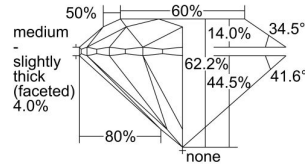

GIA®

FACSIMILE

GIA REPORT 6492785309

Verify this report at GIA.edu

GIA NATURAL DIAMOND DOSSIER®

July 02, 2024
GIA Report Number **6492785309**
Shape and Cutting Style ..... **Round Brilliant**
Measurements ..... **4.87 - 4.91 x 3.04 mm**

GRADING RESULTS

Carat Weight ..... **0.45 carat**
Color Grade ..... **G**
Clarity Grade **VVS1**
Cut Grade ..... **Excellent**

ADDITIONAL GRADING INFORMATION

Polish ..... **Excellent**
Symmetry ..... **Excellent**
Fluorescence ..... **None**
Clarity Characteristics..... **Pinpoint, Feather**
Inscription(s): **GIA 6492785309**

PROPORTIONS

Profile to actual proportions

GRADING SCALES

GIA COLOR SCALE	GIA CLARITY SCALE	GIA CUT SCALE	
D	FLAWLESS	EXCELLENT	
E	INTERNALLY FLAWLESS		
F		VVS₁	VERY GOOD
G	VVS₂		
H	VS₁	GOOD	
I	VS₂		
J	SI₁	FAIR	
K	SI₂		
L	I₁	POOR	
M	I₂		
N	I₃		
O			
P			
Q			
R			
S			
T			
U			
V			
W			
X			
Y			
Z