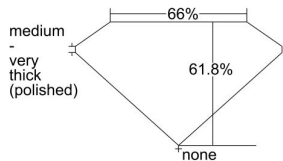

GIA®

FACSIMILE

GIA REPORT 6492785857

Verify this report at GIA.edu

GIA NATURAL DIAMOND DOSSIER®

July 02, 2024
GIA Report Number **6492785857**
Shape and Cutting Style ..... **Rectangular Step Cut**
Measurements ..... **5.63 x 2.95 x 1.82 mm**

GRADING RESULTS

Carat Weight ..... **0.32 carat**
Color Grade ..... **D**
Clarity Grade **VVS2**

ADDITIONAL GRADING INFORMATION

Polish ..... **Excellent**
Symmetry ..... **Excellent**
Fluorescence ..... **None**
Clarity Characteristics..... **Needle, Feather, Cavity, Pinpoint**
Inscription(s): **GIA 6492785857**

PROPORTIONS

Profile not to actual proportions

GRADING SCALES

GIA COLOR SCALE		GIA CLARITY SCALE	
COLORLESS	D	VERY SLIGHTLY SIGHTLY INCLUDED	FLAWLESS
	E		INTERNALLY FLAWLESS
	F		VVS₁
	G		VVS₂
	H		VS₁
	I		VS₂
	J		SI₁
	K		SI₂
	L		I₁
	M		I₂
NEAR COLORLESS	N	INCLUDED	I₃
	O		
	P		
	Q		
FAINT	R		
	S		
	T		
	U		
VERT LIGHT	V		
	W		
	X		
	Y		
LIGHT	Z