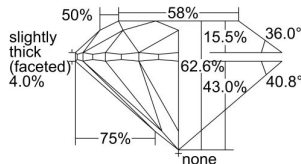

GIA®

FACSIMILE

GIA REPORT 6492790608

Verify this report at GIA.edu

GIA NATURAL DIAMOND DOSSIER®

July 01, 2024
GIA Report Number **6492790608**
Shape and Cutting Style ..... **Round Brilliant**
Measurements ..... **5.60 - 5.64 x 3.52 mm**

GRADING RESULTS

Carat Weight ..... **0.70 carat**
Color Grade ..... **F**
Clarity Grade **S12**
Cut Grade ..... **Excellent**

ADDITIONAL GRADING INFORMATION

Polish ..... **Excellent**
Symmetry ..... **Excellent**
Fluorescence ..... **None**
Clarity Characteristics ..... **Crystal**
Inscription(s): **GIA 6492790608**

PROPORTIONS

Profile to actual proportions

GRADING SCALES

GIA COLOR SCALE	GIA CLARITY SCALE	GIA CUT SCALE	
D	FLAWLESS	EXCELLENT	
E	INTERNALLY FLAWLESS		
F		VVS₁	VERY GOOD
G	VVS₂		
H	VS₁	GOOD	
I	VS₂		
J	S1₁	FAIR	
K	S1₂		
L	I₁	POOR	
M	I₂		
N	I₃		
O			
P			
Q			
R			
S			
T			
U			
V			
W			
X			
Y			
Z