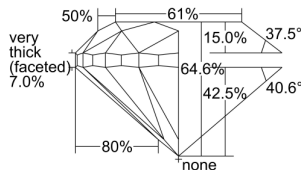

GIA®

FACSIMILE

GIA REPORT 6492793619

Verify this report at GIA.edu

GIA NATURAL DIAMOND DOSSIER®

July 01, 2024
GIA Report Number **6492793619**
Shape and Cutting Style ..... **Round Brilliant**
Measurements ..... **4.86 - 4.92 x 3.16 mm**

GRADING RESULTS

Carat Weight ..... **0.50 carat**
Color Grade ..... **G**
Clarity Grade **S11**
Cut Grade ..... **Good**

ADDITIONAL GRADING INFORMATION

Polish ..... **Very Good**
Symmetry ..... **Very Good**
Fluorescence ..... **None**
Clarity Characteristics..... **Cloud, Crystal, Feather**
Inscription(s): **GIA 6492793619**

PROPORTIONS

Profile to actual proportions

GRADING SCALES

GIA COLOR SCALE

COLORLESS	D
	E
	F
	G
	H
	I
	J
NEAR COLORLESS	K
	L
Faint	M
	N
	O
	P
Very Light	Q
	R
	S
	T
	U
	V
Light	W
	X
	Y
	Z

GIA CLARITY SCALE

FLAWLESS	INTERNAL FLAWLESS	
		FLAWLESS
VERY VERY SLIGHTLY INCLUDED	VVS₁	
	VVS₂	
VERY SLIGHTLY INCLUDED	VS₁	
	VS₂	
SLIGHTLY INCLUDED	SI₁	
	SI₂	
INCLUDED	I₁	
	I₂	
	I₃	

GIA CUT SCALE

EXCELLENT
VERY GOOD
GOOD
FAIR
POOR