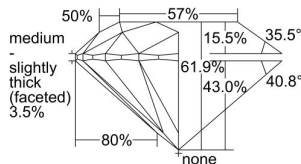

GIA®

FACSIMILE

GIA REPORT 6492793690

Verify this report at GIA.edu

GIA NATURAL DIAMOND DOSSIER®

July 01, 2024
GIA Report Number **6492793690**
Shape and Cutting Style ..... **Round Brilliant**
Measurements ..... **4.40 - 4.42 x 2.73 mm**

GRADING RESULTS

Carat Weight ..... **0.32 carat**
Color Grade ..... **G**
Clarity Grade **VS1**
Cut Grade ..... **Excellent**

ADDITIONAL GRADING INFORMATION

Polish ..... **Very Good**
Symmetry ..... **Excellent**
Fluorescence ..... **None**
Clarity Characteristics ..... **Feather**
Inscription(s): **GIA 6492793690**

PROPORTIONS

Profile to actual proportions

GRADING SCALES

GIA COLOR SCALE	GIA CLARITY SCALE	GIA CUT SCALE	
D	FLAWLESS	EXCELLENT	
E	INTERNALLY FLAWLESS		
F		VVS₁	VERY GOOD
G	VVS₂		
H	VS₁	GOOD	
I	VS₂		
J	SI₁	FAIR	
K	SI₂		
L	I₁	POOR	
M	I₂		
N	I₃		
O			
P			
Q			
R			
S			
T			
U			
V			
W			
X			
Y			
Z