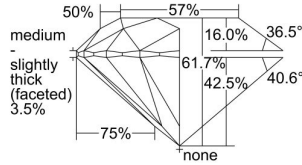

GIA®

FACSIMILE

GIA REPORT 6492793869

Verify this report at GIA.edu

GIA NATURAL DIAMOND DOSSIER®

July 01, 2024
GIA Report Number **6492793869**
Shape and Cutting Style ..... **Round Brilliant**
Measurements ..... **4.01 - 4.03 x 2.48 mm**

GRADING RESULTS

Carat Weight ..... **0.24 carat**
Color Grade ..... **E**
Clarity Grade **VS1**
Cut Grade ..... **Excellent**

ADDITIONAL GRADING INFORMATION

Polish ..... **Excellent**
Symmetry ..... **Excellent**
Fluorescence ..... **None**
Clarity Characteristics..... **Feather, Pinpoint**
Inscription(s): **GIA 6492793869**

PROPORTIONS

Profile to actual proportions