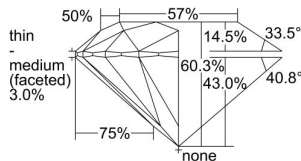

GIA®

FACSIMILE

GIA REPORT 6492794656

Verify this report at GIA.edu

GIA NATURAL DIAMOND DOSSIER®

July 01, 2024
GIA Report Number **6492794656**
Shape and Cutting Style ..... **Round Brilliant**
Measurements ..... **4.05 - 4.09 x 2.45 mm**

GRADING RESULTS

Carat Weight ..... **0.24 carat**
Color Grade ..... **E**
Clarity Grade **VS2**
Cut Grade ..... **Excellent**

ADDITIONAL GRADING INFORMATION

Polish ..... **Excellent**
Symmetry ..... **Excellent**
Fluorescence ..... **None**
Clarity Characteristics ..... **Crystal**
Inscription(s): **GIA 6492794656**

PROPORTIONS

Profile to actual proportions