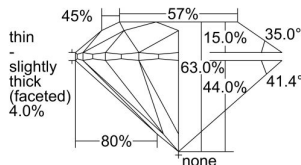

GIA®

FACSIMILE

GIA REPORT 6492796232

Verify this report at GIA.edu

GIA NATURAL DIAMOND DOSSIER®

July 01, 2024
GIA Report Number **6492796232**
Shape and Cutting Style ..... **Round Brilliant**
Measurements ..... **5.11 - 5.15 x 3.23 mm**

GRADING RESULTS

Carat Weight ..... **0.52 carat**
Color Grade ..... **H**
Clarity Grade **VS2**
Cut Grade ..... **Excellent**

ADDITIONAL GRADING INFORMATION

Polish ..... **Excellent**
Symmetry ..... **Excellent**
Fluorescence ..... **None**
Clarity Characteristics ..... **Crystal**
Inscription(s): **GIA 6492796232**

PROPORTIONS

Profile to actual proportions

GRADING SCALES

GIA COLOR SCALE	GIA CLARITY SCALE	GIA CUT SCALE	
D	FLAWLESS	EXCELLENT	
E	INTERNALLY FLAWLESS		
F		VVS₁	VERY GOOD
G	VVS₂		
H	VS₁	GOOD	
I	VS₂		
J	SI₁	FAIR	
K	SI₂		
L	I₁	POOR	
M			
N			
O	I₂		
P			
Q	I₃		
R			
S			
T			
U			
V			
W			
X			
Y			
Z