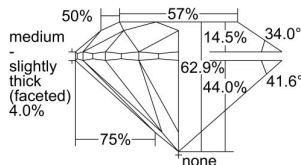

GIA®

FACSIMILE

GIA REPORT 6492798570

Verify this report at GIA.edu

GIA NATURAL DIAMOND DOSSIER®

July 01, 2024
GIA Report Number **6492798570**
Shape and Cutting Style ..... **Round Brilliant**
Measurements ..... **5.13 - 5.16 x 3.23 mm**

GRADING RESULTS

Carat Weight ..... **0.52 carat**
Color Grade ..... **H**
Clarity Grade **VVS1**
Cut Grade ..... **Excellent**

ADDITIONAL GRADING INFORMATION

Polish ..... **Excellent**
Symmetry ..... **Excellent**
Fluorescence ..... **Faint**
Clarity Characteristics..... **Pinpoint, Feather**
Inscription(s): **GIA 6492798570**

PROPORTIONS

Profile to actual proportions

GRADING SCALES

GIA COLOR SCALE	GIA CLARITY SCALE	GIA CUT SCALE	
D	FLAWLESS	EXCELLENT	
E	INTERNALLY FLAWLESS		
F		VVS₁	VERY GOOD
G	VVS₂		
H	VS₁	GOOD	
I	VS₂		
J	SI₁	FAIR	
K	SI₂		
L	I₁	POOR	
M			
N			
O	I₂		
P			
Q	I₃		
R			
S			
T			
U			
V			
W			
X			
Y			
Z