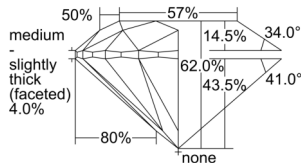

GIA®

FACSIMILE

GIA REPORT 6492799961

Verify this report at GIA.edu

GIA NATURAL DIAMOND DOSSIER®

September 06, 2024
GIA Report Number **6492799961**
Shape and Cutting Style ..... **Round Brilliant**
Measurements ..... **5.67 - 5.70 x 3.53 mm**

GRADING RESULTS

Carat Weight ..... **0.70 carat**
Color Grade ..... **I**
Clarity Grade **S11**
Cut Grade ..... **Excellent**

ADDITIONAL GRADING INFORMATION

Polish ..... **Excellent**
Symmetry ..... **Excellent**
Fluorescence ..... **Medium Blue**
Clarity Characteristics..... **Cloud, Crystal, Feather**
Inscription(s): **GIA 6492799961**

PROPORTIONS

Profile to actual proportions

GRADING SCALES

GIA COLOR SCALE	GIA CLARITY SCALE	GIA CUT SCALE	
D	FLAWLESS	EXCELLENT	
E	INTERNALLY FLAWLESS		
F		VVS₁	VERY GOOD
G	VVS₂		
H	VS₁	GOOD	
I	VS₂		
J	S1₁	FAIR	
K	S1₂		
L	I₁	POOR	
M	I₂		
N	I₃		
O			
P			
Q			
R			
S			
T			
U			
V			
W			
X			
Y			
Z