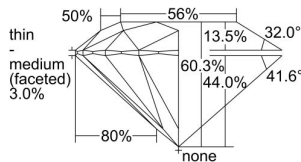

GIA®

FACSIMILE

GIA REPORT 6492801976

Verify this report at GIA.edu

GIA NATURAL DIAMOND DOSSIER®

July 03, 2024
GIA Report Number **6492801976**
Shape and Cutting Style ..... **Round Brilliant**
Measurements ..... **4.38 - 4.41 x 2.65 mm**

GRADING RESULTS

Carat Weight ..... **0.30 carat**
Color Grade ..... **D**
Clarity Grade **VS2**
Cut Grade ..... **Excellent**

ADDITIONAL GRADING INFORMATION

Polish ..... **Excellent**
Symmetry ..... **Excellent**
Fluorescence ..... **None**
Clarity Characteristics..... **Crystal**
Inscription(s): **GIA 6492801976**

PROPORTIONS

Profile to actual proportions

GRADING SCALES

GIA COLOR SCALE	GIA CLARITY SCALE	GIA CUT SCALE	
D	FLAWLESS	EXCELLENT	
E	INTERNALLY FLAWLESS		
F		VVS₁	VERY GOOD
G	VVS₂		
H	VS₁	GOOD	
I	VS₂		
J	SI₁	FAIR	
K	SI₂		
L	I₁	POOR	
M	I₂		
N	I₃		
O			
P			
Q			
R			
S			
T			
U			
V			
W			
X			
Y			
Z