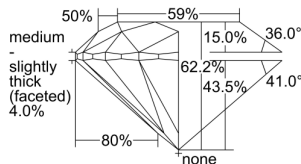

GIA®

FACSIMILE

GIA REPORT 6492804316

Verify this report at GIA.edu

GIA NATURAL DIAMOND DOSSIER®

July 01, 2024
GIA Report Number **6492804316**
Shape and Cutting Style ..... **Round Brilliant**
Measurements ..... **5.64 - 5.66 x 3.52 mm**

GRADING RESULTS

Carat Weight ..... **0.70 carat**
Color Grade ..... **I**
Clarity Grade **VS2**
Cut Grade ..... **Excellent**

ADDITIONAL GRADING INFORMATION

Polish ..... **Excellent**
Symmetry ..... **Excellent**
Fluorescence ..... **Faint**
Clarity Characteristics ..... **Feather**
Inscription(s): **GIA 6492804316**

PROPORTIONS

Profile to actual proportions

GRADING SCALES

GIA COLOR SCALE	GIA CLARITY SCALE	GIA CUT SCALE	
D	FLAWLESS	EXCELLENT	
E	INTERNALLY FLAWLESS		
F		VVS₁	VERY GOOD
G	VVS₂		
H	VS₁	GOOD	
I	VS₂		
J	SI₁	FAIR	
K	SI₂		
L	I₁	POOR	
M	I₂		
N	I₃		
O			
P			
Q			
R			
S			
T			
U			
V			
W			
X			
Y			
Z