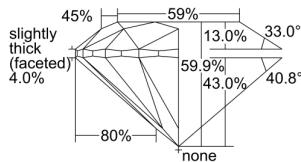

GIA®

FACSIMILE

GIA REPORT 6492805264

Verify this report at GIA.edu

GIA NATURAL DIAMOND DOSSIER®

July 02, 2024
GIA Report Number **6492805264**
Shape and Cutting Style ..... **Round Brilliant**
Measurements ..... **4.45 - 4.48 x 2.67 mm**

GRADING RESULTS

Carat Weight ..... **0.33 carat**
Color Grade ..... **G**
Clarity Grade **S12**
Cut Grade ..... **Excellent**

ADDITIONAL GRADING INFORMATION

Polish ..... **Excellent**
Symmetry ..... **Excellent**
Fluorescence ..... **None**
Clarity Characteristics..... **Crystal, Cloud, Feather**
Inscription(s): **GIA 6492805264**

PROPORTIONS

Profile to actual proportions

GRADING SCALES

GIA COLOR SCALE	GIA CLARITY SCALE	GIA CUT SCALE	
D	FLAWLESS	EXCELLENT	
E	INTERNALLY FLAWLESS		
F		VVS₁	VERY GOOD
G	VVS₂		
H	VS₁	GOOD	
I	VS₂		
J	S1₁	FAIR	
K	S1₂		
L	I₁	POOR	
M	I₂		
N	I₃		
O			
P			
Q			
R			
S			
T			
U			
V			
W			
X			
Y			
Z