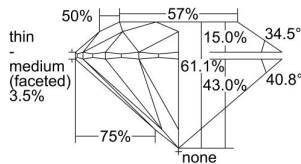

GIA®

FACSIMILE

GIA REPORT 6492805758

Verify this report at GIA.edu

GIA NATURAL DIAMOND DOSSIER®

July 01, 2024
GIA Report Number **6492805758**
Shape and Cutting Style ..... **Round Brilliant**
Measurements ..... **4.39 - 4.41 x 2.69 mm**

GRADING RESULTS

Carat Weight ..... **0.31 carat**
Color Grade ..... **D**
Clarity Grade ..... **Internally Flawless**
Cut Grade ..... **Excellent**

ADDITIONAL GRADING INFORMATION

Polish ..... **Excellent**
Symmetry ..... **Excellent**
Fluorescence ..... **None**
Clarity Characteristics..... **Minor Details of Polish**
Inscription(s): **GIA 6492805758**

PROPORTIONS

Profile to actual proportions

GRADING SCALES

GIA COLOR SCALE	GIA CLARITY SCALE	GIA CUT SCALE	
D	FLAWLESS	EXCELLENT	
E	INTERNALLY FLAWLESS		
F		VVS₁	VERY GOOD
G	VVS₂		
H	VS₁	GOOD	
I	VS₂		
J	SI₁	FAIR	
K	SI₂		
L	I₁	POOR	
M	I₂		
N	I₃		
O			
P			
Q			
R			
S			
T			
U			
V			
W			
X			
Y			
Z