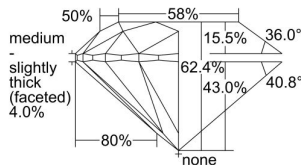

GIA®

FACSIMILE

GIA REPORT 6492805936

Verify this report at GIA.edu

GIA NATURAL DIAMOND DOSSIER®

July 02, 2024
GIA Report Number **6492805936**
Shape and Cutting Style ..... **Round Brilliant**
Measurements ..... **5.20 - 5.23 x 3.25 mm**

GRADING RESULTS

Carat Weight ..... **0.55 carat**
Color Grade ..... **G**
Clarity Grade **VS1**
Cut Grade ..... **Excellent**

ADDITIONAL GRADING INFORMATION

Polish ..... **Very Good**
Symmetry ..... **Excellent**
Fluorescence ..... **None**
Clarity Characteristics..... **Cloud, Needle**
Inscription(s): **GIA 6492805936**

PROPORTIONS

Profile to actual proportions

GRADING SCALES

GIA COLOR SCALE

COLOURESS	D
	E
	F
	G
	H
	I
	J
NEAR COLOURESS	K
	L
Faint	M
	N
	O
	P
Very Light	Q
	R
	S
	T
	U
	V
	W
	X
	Y
Light	Z

GIA CLARITY SCALE

VERY VERY SLIGHTLY INCLUDED	FLAWLESS
	INTERNALLY FLAWLESS
VERY SLIGHTLY INCLUDED	VVS₁
	VVS₂
SLIGHTLY INCLUDED	VS₁
	VS₂
INCLUDED	SI₁
	SI₂
	I₁
	I₂
	I₃

GIA CUT SCALE

EXCELLENT
VERY GOOD
GOOD
FAIR
POOR