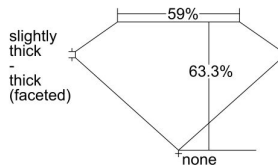

GIA®

FACSIMILE

GIA REPORT 6492805949

Verify this report at GIA.edu

GIA NATURAL DIAMOND DOSSIER®

July 02, 2024
GIA Report Number **6492805949**
Shape and Cutting Style ..... **Pear Brilliant**
Measurements ..... **7.33 x 4.96 x 3.14 mm**

GRADING RESULTS

Carat Weight ..... **0.70 carat**
Color Grade ..... **F**
Clarity Grade **VS1**

ADDITIONAL GRADING INFORMATION

Polish ..... **Excellent**
Symmetry ..... **Excellent**
Fluorescence ..... **None**
Clarity Characteristics..... **Cloud, Feather, Needle, Pinpoint**
Inscription(s): **GIA 6492805949**

PROPORTIONS

Profile not to actual proportions

GRADING SCALES

GIA COLOR SCALE		GIA CLARITY SCALE	
NEAR COLORLESS	D	VERY VERY SLIGHTLY INCLUDED	FLAWLESS
	E		INTERNALLY FLAWLESS
	F		VVS₁
	G		VVS₂
	H		VS₁
	I		VS₂
	J		SI₁
	K		SI₂
	L		I₁
	M		I₂
FAINT	N	INCLUDED	I₃
	O		
	P		
	Q		
	R		
VERY LIGHT	S		
	T		
	U		
	V		
	W		
LIGHT	X		
	Y		
	Z