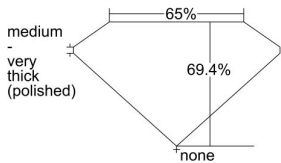

GIA®

FACSIMILE

GIA REPORT 6492806705

Verify this report at GIA.edu

GIA NATURAL DIAMOND DOSSIER®

July 02, 2024
GIA Report Number **6492806705**
Shape and Cutting Style ..... **Rectangular Step Cut**
Measurements ..... **6.68 x 3.20 x 2.22 mm**

GRADING RESULTS

Carat Weight ..... **0.50 carat**
Color Grade ..... **F**
Clarity Grade **S11**

ADDITIONAL GRADING INFORMATION

Polish ..... **Excellent**
Symmetry ..... **Very Good**
Fluorescence ..... **None**
Clarity Characteristics ..... **Feather**
Inscription(s): **GIA 6492806705**

PROPORTIONS

Profile not to actual proportions

GRADING SCALES

GIA COLOR SCALE		GIA CLARITY SCALE			
COLORLESS	D	VERY VERY SLIGHTLY INCLUDED	FLAWLESS		
	E		INTERNALLY FLAWLESS		
	F		VVS₁		
	NEAR COLORLESS	G	VVS₂		
		H	VERY SLIGHTLY INCLUDED	VS₁	
		I		VS₂	
		FAINT	J	SLIGHTLY INCLUDED	S1₁
			K		S1₂
	L		INCLUDED		I₁
	M			I₂	
VERT LIGHT	N		INCLUDED	I₃	
	O				
	P				
	Q				
	R				
LIGHT	S				
	T				
	U				
	V				
	Z