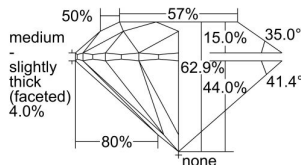

GIA®

FACSIMILE

GIA REPORT 6492809249

Verify this report at GIA.edu

GIA NATURAL DIAMOND DOSSIER®

July 02, 2024
GIA Report Number **6492809249**
Shape and Cutting Style ..... **Round Brilliant**
Measurements ..... **5.35 - 5.39 x 3.38 mm**

GRADING RESULTS

Carat Weight ..... **0.60 carat**
Color Grade ..... **J**
Clarity Grade ..... **Internally Flawless**
Cut Grade ..... **Excellent**

ADDITIONAL GRADING INFORMATION

Polish ..... **Excellent**
Symmetry ..... **Excellent**
Fluorescence ..... **None**
Clarity Characteristics..... **Minor Details of Polish**
Inscription(s): **GIA 6492809249**

PROPORTIONS

Profile to actual proportions

GRADING SCALES

GIA COLOR SCALE

COLORESS	D
	E
	F
	G
	H
	I
	J
NEAR COLORESS	K
	L
FANIT	M
	N
	O
	P
VERY LIGHT	Q
	R
	S
	T
	U
	V
	W
	X
	Y
LIGHT	Z

GIA CLARITY SCALE

VERY VERY SLIGHTLY INCLUDED	FLAWLESS
	INTERNALLY FLAWLESS
VERY SLIGHTLY INCLUDED	VVS₁
	VVS₂
SLIGHTLY INCLUDED	VS₁
	VS₂
INCLUDED	SI₁
	SI₂
	I₁
	I₂
	I₃

GIA CUT SCALE

EXCELLENT
VERY GOOD
GOOD
FAIR
POOR