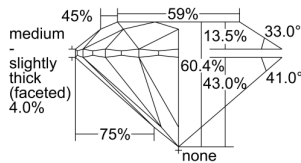

GIA®

FACSIMILE

GIA REPORT 6492809918

Verify this report at GIA.edu

GIA NATURAL DIAMOND DOSSIER®

July 02, 2024
GIA Report Number **6492809918**
Shape and Cutting Style ..... **Round Brilliant**
Measurements ..... **5.30 - 5.32 x 3.21 mm**

GRADING RESULTS

Carat Weight ..... **0.55 carat**
Color Grade ..... **F**
Clarity Grade **VS1**
Cut Grade ..... **Excellent**

ADDITIONAL GRADING INFORMATION

Polish ..... **Excellent**
Symmetry ..... **Excellent**
Fluorescence ..... **None**
Clarity Characteristics..... **Crystal, Pinpoint**
Inscription(s): **GIA 6492809918**

PROPORTIONS

Profile to actual proportions

GRADING SCALES

GIA COLOR SCALE	GIA CLARITY SCALE	GIA CUT SCALE	
D	FLAWLESS	EXCELLENT	
E	INTERNALLY FLAWLESS		
F		VVS₁	VERY GOOD
G	VVS₂		
H	VS₁	GOOD	
I	VS₂		
J	SI₁	FAIR	
K	SI₂		
L	I₁	POOR	
M	I₂		
N	I₃		
O			
P			
Q			
R			
S			
T			
U			
V			
W			
X			
Y			
Z