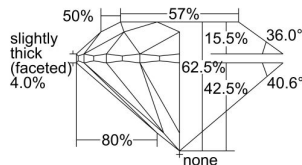

GIA®

FACSIMILE

GIA REPORT 6492810116

Verify this report at GIA.edu

GIA NATURAL DIAMOND DOSSIER®

July 04, 2024
GIA Report Number **6492810116**
Shape and Cutting Style ..... **Round Brilliant**
Measurements ..... **5.22 - 5.26 x 3.27 mm**

GRADING RESULTS

Carat Weight ..... **0.56 carat**
Color Grade ..... **E**
Clarity Grade **S11**
Cut Grade ..... **Excellent**

ADDITIONAL GRADING INFORMATION

Polish ..... **Excellent**
Symmetry ..... **Excellent**
Fluorescence ..... **Faint**
Clarity Characteristics..... **Crystal, Feather, Cloud**
Inscription(s): **GIA 6492810116**

PROPORTIONS

Profile to actual proportions

GRADING SCALES

GIA COLOR SCALE	GIA CLARITY SCALE	GIA CUT SCALE	
D	FLAWLESS	EXCELLENT	
E	INTERNALLY FLAWLESS		
F		VVS₁	VERY GOOD
G	VVS₂		
H	VS₁	GOOD	
I	VS₂		
J	S1₁	FAIR	
K	S1₂		
L	I₁	POOR	
M	I₂		
N	I₃		
O			
P			
Q			
R			
S			
T			
U			
V			
W			
X			
Y			
Z