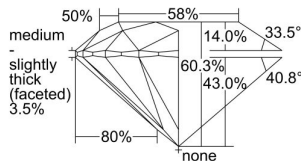

GIA®

FACSIMILE

GIA REPORT 6492815826

Verify this report at GIA.edu

GIA NATURAL DIAMOND DOSSIER®

July 04, 2024
GIA Report Number **6492815826**
Shape and Cutting Style ..... **Round Brilliant**
Measurements ..... **5.20 - 5.23 x 3.14 mm**

GRADING RESULTS

Carat Weight ..... **0.52 carat**
Color Grade ..... **F**
Clarity Grade **VS1**
Cut Grade ..... **Excellent**

ADDITIONAL GRADING INFORMATION

Polish ..... **Excellent**
Symmetry ..... **Excellent**
Fluorescence ..... **None**
Clarity Characteristics..... **Cloud, Feather, Needle**
Inscription(s): **GIA 6492815826**

PROPORTIONS

Profile to actual proportions

GRADING SCALES

GIA COLOR SCALE	GIA CLARITY SCALE	GIA CUT SCALE	
D	FLAWLESS	EXCELLENT	
E	INTERNALLY FLAWLESS		
F		VVS₁	VERY GOOD
G	VVS₂		
H	VS₁	GOOD	
I	VS₂		
J	SI₁	FAIR	
K	SI₂		
L	I₁	POOR	
M			
N			
O	I₂		
P			
Q	I₃		
R			
S			
T			
U			
V			
W			
X			
Y			
Z