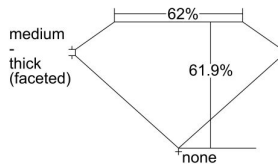

GIA®

FACSIMILE

GIA REPORT 6492816996

Verify this report at GIA.edu

GIA NATURAL DIAMOND DOSSIER®

July 02, 2024
GIA Report Number **6492816996**
Shape and Cutting Style ..... **Marquise Brilliant**
Measurements ..... **8.65 x 4.07 x 2.52 mm**

GRADING RESULTS

Carat Weight ..... **0.50 carat**
Color Grade ..... **D**
Clarity Grade **VVS1**

ADDITIONAL GRADING INFORMATION

Polish ..... **Excellent**
Symmetry ..... **Excellent**
Fluorescence ..... **Medium Blue**
Clarity Characteristics ..... **Pinpoint**
Inscription(s): **GIA 6492816996**

PROPORTIONS

Profile not to actual proportions

GRADING SCALES

GIA COLOR SCALE		GIA CLARITY SCALE	
COLORLESS	D	VERY VERY SLIGHTLY INCLUDED	FLAWLESS
	E		INTERNALLY FLAWLESS
	F		VVS₁
	G		VVS₂
	H		VS₁
	I		VS₂
	J		SI₁
	K		SI₂
	L		I₁
	M		I₂
NEAR COLORLESS	N	SLIGHTLY INCLUDED	I₃
	O		
	P		
	Q		
FAINT	R		
	S		
	T		
	U		
VERY LIGHT	V		
	W		
	X		
	Y		
LIGHT	Z