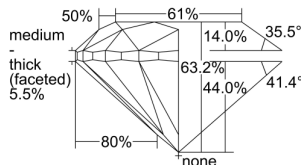

GIA®

FACSIMILE

GIA REPORT 6492817395

Verify this report at GIA.edu

GIA NATURAL DIAMOND DOSSIER®

July 09, 2024
GIA Report Number **6492817395**
Shape and Cutting Style ..... **Round Brilliant**
Measurements ..... **4.97 - 5.01 x 3.15 mm**

GRADING RESULTS

Carat Weight ..... **0.50 carat**
Color Grade ..... **G**
Clarity Grade **VS1**
Cut Grade ..... **Very Good**

ADDITIONAL GRADING INFORMATION

Polish ..... **Excellent**
Symmetry ..... **Very Good**
Fluorescence ..... **None**
Clarity Characteristics..... **Cloud, Feather, Pinpoint, Indented**
Natural

Inscription(s): GIA 6492817395

PROPORTIONS

Profile to actual proportions

GRADING SCALES

GIA COLOR SCALE	GIA CLARITY SCALE	GIA CUT SCALE	
D	FLAWLESS	EXCELLENT	
E	INTERNALLY FLAWLESS		
F		VVS₁	VERY GOOD
G	VVS₂		
H	VS₁	GOOD	
I	VS₂		
J	SI₁	FAIR	
K	SI₂		
L	I₁	POOR	
M	I₂		
N	I₃		
O			
P			
Q			
R			
S			
T			
U			
V			
W			
X			
Y			
Z