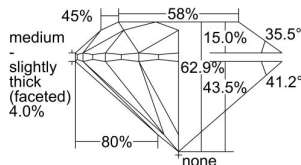

GIA®

FACSIMILE

GIA REPORT 6492817641

Verify this report at GIA.edu

GIA NATURAL DIAMOND DOSSIER®

July 09, 2024
GIA Report Number **6492817641**
Shape and Cutting Style ..... **Round Brilliant**
Measurements ..... **4.22 - 4.28 x 2.67 mm**

GRADING RESULTS

Carat Weight ..... **0.30 carat**
Color Grade ..... **D**
Clarity Grade **VVS2**
Cut Grade ..... **Excellent**

ADDITIONAL GRADING INFORMATION

Polish ..... **Very Good**
Symmetry ..... **Very Good**
Fluorescence ..... **None**
Clarity Characteristics ..... **Pinpoint**
Inscription(s): **GIA 6492817641**

PROPORTIONS

Profile to actual proportions