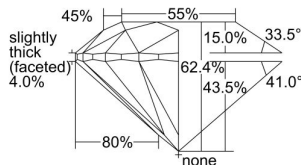

GIA®

FACSIMILE

GIA REPORT 6492822272

Verify this report at GIA.edu

GIA NATURAL DIAMOND DOSSIER®

July 09, 2024
GIA Report Number 6492822272
Shape and Cutting Style ..... Round Brilliant
Measurements ..... 4.49 - 4.51 x 2.81 mm

GRADING RESULTS

Carat Weight ..... 0.35 carat
Color Grade ..... E
Clarity Grade VS1
Cut Grade ..... Excellent

ADDITIONAL GRADING INFORMATION

Polish ..... Excellent
Symmetry ..... Excellent
Fluorescence ..... None
Clarity Characteristics..... Crystal, Pinpoint
Inscription(s): GIA 6492822272

PROPORTIONS

Profile to actual proportions

GRADING SCALES

GIA COLOR SCALE	GIA CLARITY SCALE	GIA CUT SCALE
Colorless	Flawless	Excellent
Near Colorless	Internally Flawless	
Faint	VVS₁	Very Good
Very Light	VVS₂	
Light	VS₁	Good
	VS₂	
	S₁	Fair
	S₂	
	I₁	Poor
	I₂	
	I₃