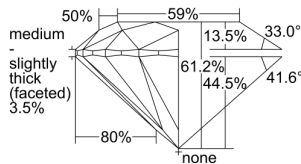

GIA®

FACSIMILE

GIA REPORT

6492822314

Verify this report at GIA.edu

GIA NATURAL DIAMOND DOSSIER®

July 03, 2024
GIA Report Number **6492822314**
Shape and Cutting Style ..... **Round Brilliant**
Measurements ..... **4.39 - 4.40 x 2.69 mm**

GRADING RESULTS

Carat Weight ..... **0.31 carat**
Color Grade ..... **G**
Clarity Grade **VVS1**
Cut Grade ..... **Excellent**

ADDITIONAL GRADING INFORMATION

Polish ..... **Excellent**
Symmetry ..... **Excellent**
Fluorescence ..... **None**
Clarity Characteristics ..... **Pinpoint**
Inscription(s): **GIA 6492822314**

PROPORTIONS

Profile to actual proportions

GRADING SCALES

GIA COLOR SCALE

COLORESS	D
	E
	F
	G
	H
	I
	J
NEAR COLORESS	K
	L
Faint	M
	N
	O
	P
	Q
	R
	S
	T
	U
	V
	W
	X
	Y
Light	Z

GIA CLARITY SCALE

VERY VERY SLIGHTLY INCLUDED	FLAWLESS
	INTERNALLY FLAWLESS
VERY SLIGHTLY INCLUDED	VVS₁
	VVS₂
SLIGHTLY INCLUDED	VS₁
	VS₂
INCLUDED	SI₁
	SI₂
	I₁
	I₂
	I₃

GIA CUT SCALE

EXCELLENT
VERY GOOD
GOOD
FAIR
POOR