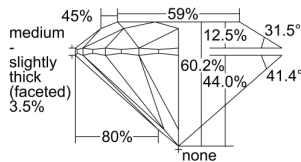

GIA®

FACSIMILE

GIA REPORT 6492822388

Verify this report at GIA.edu

GIA NATURAL DIAMOND DOSSIER®

July 09, 2024
GIA Report Number **6492822388**
Shape and Cutting Style ..... **Round Brilliant**
Measurements ..... **4.48 - 4.50 x 2.70 mm**

GRADING RESULTS

Carat Weight ..... **0.33 carat**
Color Grade ..... **F**
Clarity Grade **VVS2**
Cut Grade ..... **Excellent**

ADDITIONAL GRADING INFORMATION

Polish ..... **Excellent**
Symmetry ..... **Excellent**
Fluorescence ..... **None**
Clarity Characteristics..... **Cloud, Pinpoint, Internal Graining**
Inspection(s): **GIA 6492822388**

PROPORTIONS

Profile to actual proportions

GRADING SCALES

GIA COLOR SCALE	GIA CLARITY SCALE	GIA CUT SCALE	
D	FLAWLESS	EXCELLENT	
E	INTERNALLY FLAWLESS		
F		VVS₁	VERY GOOD
G	VVS₂		
H	VS₁	GOOD	
I	VS₂		
J	SI₁	FAIR	
K	SI₂		
L	I₁	POOR	
M	I₂		
N	I₃		
O			
P			
Q			
R			
S			
T			
U			
V			
W			
X			
Y			
Z