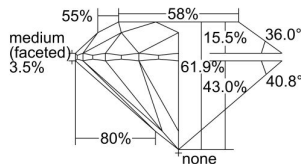

GIA®

FACSIMILE

GIA REPORT 6492824803

Verify this report at GIA.edu

GIA NATURAL DIAMOND DOSSIER®

July 03, 2024
GIA Report Number **6492824803**
Shape and Cutting Style ..... **Round Brilliant**
Measurements ..... **4.55 - 4.57 x 2.82 mm**

GRADING RESULTS

Carat Weight ..... **0.36 carat**
Color Grade ..... **H**
Clarity Grade **VS2**
Cut Grade ..... **Excellent**

ADDITIONAL GRADING INFORMATION

Polish ..... **Excellent**
Symmetry ..... **Excellent**
Fluorescence ..... **None**
Clarity Characteristics..... **Crystal, Cloud**
Inscription(s): **GIA 6492824803**

PROPORTIONS

Profile to actual proportions

GRADING SCALES

GIA COLOR SCALE	GIA CLARITY SCALE	GIA CUT SCALE	
D	FLAWLESS	EXCELLENT	
E	INTERNALLY FLAWLESS		
F		VVS₁	VERY GOOD
G	VVS₂		
H	VS₁	GOOD	
I	VS₂		
J	SI₁	FAIR	
K	SI₂		
L	I₁	POOR	
M			
N			
O	I₂		
P			
Q			
R	I₃		
S			
T			
U			
V			
W			
X			
Y			
Z