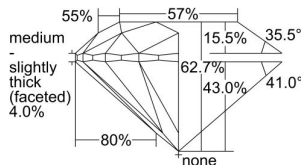

GIA®

FACSIMILE

GIA REPORT 6492825536

Verify this report at GIA.edu

GIA NATURAL DIAMOND DOSSIER®

July 03, 2024
GIA Report Number **6492825536**
Shape and Cutting Style ..... **Round Brilliant**
Measurements ..... **4.34 - 4.36 x 2.73 mm**

GRADING RESULTS

Carat Weight ..... **0.32 carat**
Color Grade ..... **F**
Clarity Grade **S11**
Cut Grade ..... **Excellent**

ADDITIONAL GRADING INFORMATION

Polish ..... **Excellent**
Symmetry ..... **Excellent**
Fluorescence ..... **None**
Clarity Characteristics..... **Cloud, Feather**
Inscription(s): **GIA 6492825536**

PROPORTIONS

Profile to actual proportions

GRADING SCALES

GIA COLOR SCALE

COLOREDNESS	D
	E
	F
	G
	H
	I
	J
NEAR COLORLESS	K
	L
FADING	M
	N
	O
	P
VERY LIGHT	Q
	R
	S
	T
	U
	V
	W
	X
	Y
LIGHT	Z

GIA CLARITY SCALE

FLAWLESS	VERY VERY SLIGHTLY INCLUDED	VVS₁	VVS₂	VS₁	VS₂	S1₁	S1₂	I₁	I₂	I₃	
											INTERNALLY FLAWLESS

GIA CUT SCALE

EXCELLENT
VERY GOOD
GOOD
FAIR
POOR