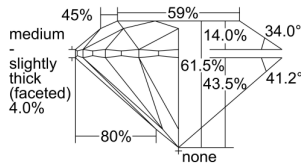

GIA®

FACSIMILE

GIA REPORT 6492829398

Verify this report at GIA.edu

GIA NATURAL DIAMOND DOSSIER®

July 09, 2024
GIA Report Number **6492829398**
Shape and Cutting Style ..... **Round Brilliant**
Measurements ..... **3.80 - 3.82 x 2.34 mm**

GRADING RESULTS

Carat Weight ..... **0.21 carat**
Color Grade ..... **F**
Clarity Grade **VVS1**
Cut Grade ..... **Excellent**

ADDITIONAL GRADING INFORMATION

Polish ..... **Excellent**
Symmetry ..... **Excellent**
Fluorescence ..... **None**
Clarity Characteristics ..... **Pinpoint**
Inscription(s): **GIA 6492829398**

PROPORTIONS

Profile to actual proportions

GRADING SCALES

GIA COLOR SCALE	GIA CLARITY SCALE	GIA CUT SCALE	
D	FLAWLESS	EXCELLENT	
E	INTERNALLY FLAWLESS		
F		VVS₁	VERY GOOD
G	VVS₂		
H	VS₁	GOOD	
I	VS₂		
J	SI₁	FAIR	
K	SI₂		
L	I₁	POOR	
M			
N			
O	I₂		
P			
Q	I₃		
R			
S			
T			
U			
V			
W			
X			
Y			
Z