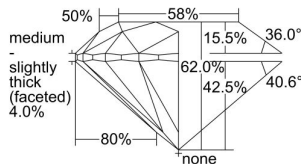

GIA®

FACSIMILE

GIA REPORT 6492829722

Verify this report at GIA.edu

GIA NATURAL DIAMOND DOSSIER®

July 09, 2024
GIA Report Number **6492829722**
Shape and Cutting Style ..... **Round Brilliant**
Measurements ..... **4.27 - 4.30 x 2.66 mm**

GRADING RESULTS

Carat Weight ..... **0.30 carat**
Color Grade ..... **K**
Clarity Grade **VS1**
Cut Grade ..... **Excellent**

ADDITIONAL GRADING INFORMATION

Polish ..... **Excellent**
Symmetry ..... **Excellent**
Fluorescence ..... **None**
Clarity Characteristics..... **Feather, Pinpoint**
Inscription(s): **GIA 6492829722**

PROPORTIONS

Profile to actual proportions

GRADING SCALES

GIA COLOR SCALE	GIA CLARITY SCALE	GIA CUT SCALE	
D	FLAWLESS	EXCELLENT	
E	INTERNALLY FLAWLESS		
F		VVS₁	VERY GOOD
G	VVS₂		
H	VS₁	GOOD	
I	VS₂		
J	SI₁	FAIR	
K	SI₂		
L	I₁	POOR	
M	I₂		
N	I₃		
O			
P			
Q			
R			
S			
T			
U			
V			
W			
X			
Y			
Z