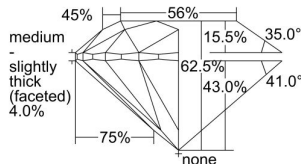

GIA®

FACSIMILE

GIA REPORT 6492829873

Verify this report at GIA.edu

GIA NATURAL DIAMOND DOSSIER®

July 09, 2024
GIA Report Number **6492829873**
Shape and Cutting Style ..... **Round Brilliant**
Measurements ..... **3.77 - 3.80 x 2.37 mm**

GRADING RESULTS

Carat Weight ..... **0.21 carat**
Color Grade ..... **D**
Clarity Grade **VVS2**
Cut Grade ..... **Excellent**

ADDITIONAL GRADING INFORMATION

Polish ..... **Excellent**
Symmetry ..... **Excellent**
Fluorescence ..... **None**
Clarity Characteristics ..... **Pinpoint**
Inscription(s): **GIA 6492829873**

PROPORTIONS

Profile to actual proportions

GRADING SCALES

GIA COLOR SCALE

COLORESS	D
	E
	F
	G
	H
	I
	J
NEAR COLORESS	K
	L
FANIT	M
	N
	O
	P
VERY LIGHT	R
	S
	T
	U
	V
	W
	X
	Y
LIGHT	Z

GIA CLARITY SCALE

VERY VERY SLIGHTLY INCLUDED	FLAWLESS
	INTERNALLY FLAWLESS
VERY SLIGHTLY INCLUDED	VVS₁
	VVS₂
SLIGHTLY INCLUDED	VS₁
	VS₂
INCLUDED	SI₁
	SI₂
	I₁
	I₂
	I₃

GIA CUT SCALE

EXCELLENT
VERY GOOD
GOOD
FAIR
POOR