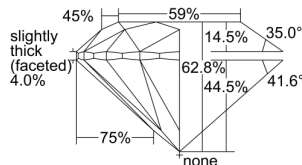

GIA®

FACSIMILE

GIA REPORT 6492829942

Verify this report at GIA.edu

GIA NATURAL DIAMOND DOSSIER®

July 04, 2024
GIA Report Number 6492829942
Shape and Cutting Style ..... Round Brilliant
Measurements ..... 5.61 - 5.66 x 3.54 mm

GRADING RESULTS

Carat Weight ..... 0.70 carat
Color Grade ..... H
Clarity Grade S11
Cut Grade ..... Excellent

ADDITIONAL GRADING INFORMATION

Polish ..... Excellent
Symmetry ..... Excellent
Fluorescence ..... None
Clarity Characteristics..... Cloud, Feather, Crystal
Inscription(s): GIA 6492829942

PROPORTIONS

Profile to actual proportions

GRADING SCALES

GIA COLOR SCALE

COLOREDNESS	D
	E
	F
	G
	H
	I
	J
NEAR COLORLESS	K
	L
Faint	M
	N
	O
	P
	Q
	R
	S
	T
	U
	V
	W
	X
	Y
Light	Z

GIA CLARITY SCALE

FLAWLESS	INTERNAL FLAWLESS	
		EXCELLENT
VERY VERY SLIGHTLY INCLUDED	VVS₁	VERY GOOD
VERY SLIGHTLY INCLUDED	VVS₂	
SLIGHTLY INCLUDED	VS₁	GOOD
	VS₂	
INCLUDED	S1₁	FAIR
	S1₂	
INCLUDED	I₁	POOR
	I₂	
	I₃