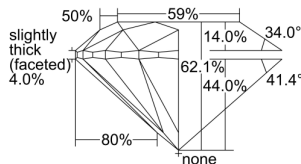

GIA®

FACSIMILE

GIA REPORT 6492830206

Verify this report at GIA.edu

GIA NATURAL DIAMOND DOSSIER®

July 09, 2024
GIA Report Number **6492830206**
Shape and Cutting Style ..... **Round Brilliant**
Measurements ..... **4.37 - 4.40 x 2.72 mm**

GRADING RESULTS

Carat Weight ..... **0.32 carat**
Color Grade ..... **F**
Clarity Grade **VS2**
Cut Grade ..... **Excellent**

ADDITIONAL GRADING INFORMATION

Polish ..... **Excellent**
Symmetry ..... **Excellent**
Fluorescence ..... **None**
Clarity Characteristics..... **Cloud, Crystal**
Inscription(s): **GIA 6492830206**

PROPORTIONS

GRADING SCALES

GIA COLOR SCALE	GIA CLARITY SCALE	GIA CUT SCALE	
D	FLAWLESS	EXCELLENT	
E	INTERNALLY FLAWLESS		
F		VVS₁	VERY GOOD
G	VVS₂		
H	VS₁	GOOD	
I	VS₂		
J	SI₁	FAIR	
K	SI₂		
L	I₁	POOR	
M	I₂		
N	I₃		
O			
P			
Q			
R			
S			
T			
U			
V			
W			
X			
Y			
Z