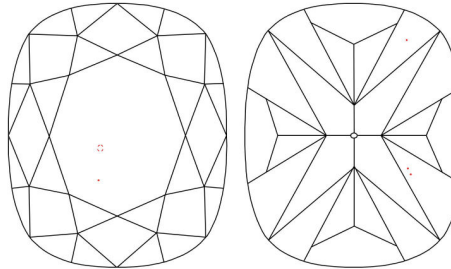

GIA NATURAL DIAMOND GRADING REPORT

July 09, 2024  
 GIA Report Number ..... 6492832501  
 Shape and Cutting Style ..... Cushion Modified Brilliant  
 Measurements ..... 8.56 x 6.53 x 4.47 mm

GRADING RESULTS

Carat Weight ..... 2.01 carat  
 Color Grade ..... G  
 Clarity Grade ..... VS1

ADDITIONAL GRADING INFORMATION

Polish ..... Excellent  
 Symmetry ..... Excellent  
 Fluorescence ..... None  
 Inscription(s): GIA 6492832501  
 Comments: Additional pinpoints are not shown.

PROPORTIONS

Profile not to actual proportions

CLARITY CHARACTERISTICS

KEY TO SYMBOLS\*

-  Cloud
-  Pinpoint

\* Red symbols denote internal characteristics (inclusions). Green or black symbols denote external characteristics (blemishes). Diagram is an approximate representation of the diamond, and symbols shown indicate type, position, and approximate size of clarity characteristics. All clarity characteristics may not be shown. Details of finish are not shown.