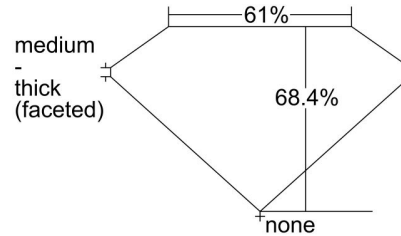

GIA NATURAL DIAMOND GRADING REPORT

July 09, 2024  
 GIA Report Number ..... 6492832501  
 Shape and Cutting Style ..... Cushion Modified Brilliant  
 Measurements ..... 8.56 x 6.53 x 4.47 mm

GRADING RESULTS

Carat Weight ..... 2.01 carat  
 Color Grade ..... G  
 Clarity Grade ..... VS1

ADDITIONAL GRADING INFORMATION

Polish ..... Excellent  
 Symmetry ..... Excellent  
 Fluorescence ..... None  
 Inscription(s): GIA 6492832501  
 Comments: Additional pinpoints are not shown.

PROPORTIONS

Profile not to actual proportions

CLARITY CHARACTERISTICS

KEY TO SYMBOLS\*

-  Cloud
-  Pinpoint

\* Red symbols denote internal characteristics (inclusions). Green or black symbols denote external characteristics (blemishes). Diagram is an approximate representation of the diamond, and symbols shown indicate type, position, and approximate size of clarity characteristics. All clarity characteristics may not be shown. Details of finish are not shown.