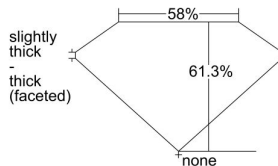

GIA®

FACSIMILE

GIA REPORT 6492833361

Verify this report at GIA.edu

GIA NATURAL DIAMOND DOSSIER®

July 04, 2024
GIA Report Number 6492833361
Shape and Cutting Style ..... Oval Brilliant
Measurements ..... 7.78 x 5.20 x 3.19 mm

GRADING RESULTS

Carat Weight ..... 0.81 carat
Color Grade ..... G
Clarity Grade SI1

ADDITIONAL GRADING INFORMATION

Polish ..... Excellent
Symmetry ..... Excellent
Fluorescence ..... None
Clarity Characteristics..... Crystal, Cloud
Inscription(s): GIA 6492833361

PROPORTIONS

Profile not to actual proportions

GRADING SCALES

GIA COLOR SCALE		GIA CLARITY SCALE			
COLORLESS	D	VERY VERY SLIGHTLY INCLUDED	FLAWLESS		
	E		INTERNALLY FLAWLESS		
	F		VVS₁		
	G		VVS₂		
	NEAR COLORLESS	H	VERY SLIGHTLY INCLUDED	VS₁	
		I		VS₂	
		FAINT	J	SLIGHTLY INCLUDED	SI₁
			K		SI₂
	L		I₁		
	VERT LIGHT		M	INCLUDED	I₂
N			I₃		
O					
P					
LIGHT	Q				
	R				
	S				
	T				
	U				
	V				
W					
X					
Y					
Z