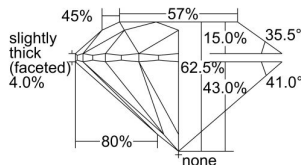

GIA®

FACSIMILE

GIA REPORT 6492833769

Verify this report at GIA.edu

GIA NATURAL DIAMOND DOSSIER®

July 04, 2024
GIA Report Number 6492833769
Shape and Cutting Style ..... Round Brilliant
Measurements ..... 4.40 - 4.42 x 2.76 mm

GRADING RESULTS

Carat Weight ..... 0.33 carat
Color Grade ..... G
Clarity Grade VS1
Cut Grade ..... Excellent

ADDITIONAL GRADING INFORMATION

Polish ..... Excellent
Symmetry ..... Excellent
Fluorescence ..... None
Clarity Characteristics..... Cloud, Needle, Pinpoint
Inscription(s): GIA 6492833769

PROPORTIONS

Profile to actual proportions

GRADING SCALES

GIA COLOR SCALE	GIA CLARITY SCALE	GIA CUT SCALE
COLOURLESS	FLAWLESS	EXCELLENT
D	INTERNALLY FLAWLESS	
E	VVS₁	VERY GOOD
F		
G	VS₁	GOOD
H		
I	SI₁	FAIR
J		
K	I₁	POOR
L		
M	I₂	
N		
O	I₃	
P		
Q		
R		
S		
T		
U		
V		
W		
X		
Y		
Z