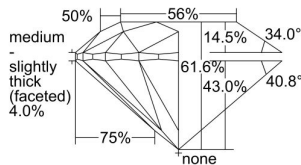

GIA®

FACSIMILE

GIA REPORT 6492835617

Verify this report at GIA.edu

GIA NATURAL DIAMOND DOSSIER®

July 04, 2024
GIA Report Number **6492835617**
Shape and Cutting Style ..... **Round Brilliant**
Measurements ..... **4.95 - 4.97 x 3.06 mm**

GRADING RESULTS

Carat Weight ..... **0.46 carat**
Color Grade ..... **K**
Clarity Grade **VS1**
Cut Grade ..... **Excellent**

ADDITIONAL GRADING INFORMATION

Polish ..... **Excellent**
Symmetry ..... **Excellent**
Fluorescence ..... **Faint**
Clarity Characteristics.....**Crystal, Feather, Pinpoint, Cloud**
Inscription(s): **GIA 6492835617**

PROPORTIONS

Profile to actual proportions

GRADING SCALES

GIA COLOR SCALE	GIA CLARITY SCALE	GIA CUT SCALE	
D	FLAWLESS	EXCELLENT	
E	INTERNALLY FLAWLESS		
F		VVS₁	VERY GOOD
G	VVS₂		
H	VS₁	GOOD	
I	VS₂		
J	SI₁	FAIR	
K	SI₂		
L	I₁	POOR	
M	I₂		
N	I₃		
O			
P			
Q			
R			
S			
T			
U			
V			
W			
X			
Y			
Z