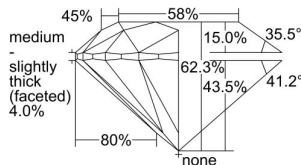

GIA®

FACSIMILE

GIA REPORT 6492837036

Verify this report at GIA.edu

GIA NATURAL DIAMOND DOSSIER®

July 04, 2024
GIA Report Number **6492837036**
Shape and Cutting Style ..... **Round Brilliant**
Measurements ..... **4.16 - 4.17 x 2.59 mm**

GRADING RESULTS

Carat Weight ..... **0.28 carat**
Color Grade ..... **G**
Clarity Grade **VVS2**
Cut Grade ..... **Excellent**

ADDITIONAL GRADING INFORMATION

Polish ..... **Excellent**
Symmetry ..... **Excellent**
Fluorescence ..... **Faint**
Clarity Characteristics..... **Feather, Pinpoint, Internal Graining**
Inscription(s): **GIA 6492837036**

PROPORTIONS

Profile to actual proportions

GRADING SCALES

GIA COLOR SCALE	GIA CLARITY SCALE	GIA CUT SCALE	
D	FLAWLESS	EXCELLENT	
E	INTERNALLY FLAWLESS		
F		VVS₁	VERY GOOD
G	VVS₂		
H	VS₁	GOOD	
I	VS₂		
J	SI₁	FAIR	
K	SI₂		
L	I₁	POOR	
M	I₂		
N	I₃		
O			
P			
Q			
R			
S			
T			
U			
V			
W			
X			
Y			
Z