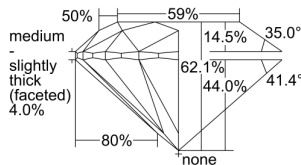

GIA®

FACSIMILE

GIA REPORT 6492837062

Verify this report at GIA.edu

GIA NATURAL DIAMOND DOSSIER®

July 04, 2024
GIA Report Number **6492837062**
Shape and Cutting Style ..... **Round Brilliant**
Measurements ..... **4.49 - 4.52 x 2.80 mm**

GRADING RESULTS

Carat Weight ..... **0.35 carat**
Color Grade ..... **G**
Clarity Grade **VS2**
Cut Grade ..... **Excellent**

ADDITIONAL GRADING INFORMATION

Polish ..... **Excellent**
Symmetry ..... **Excellent**
Fluorescence ..... **None**
Clarity Characteristics..... **Cloud, Crystal**
Inscription(s): **GIA 6492837062**

PROPORTIONS

Profile to actual proportions

GRADING SCALES

GIA COLOR SCALE	GIA CLARITY SCALE	GIA CUT SCALE
D	FLAWLESS	EXCELLENT
E	FLAWLESS	
F	INTERNALLY FLAWLESS	VERY GOOD
G	FLAWLESS	
H	VVS₁	GOOD
I	VVS₂	
J	VS₁	FAIR
K	VS₂	
L	SI₁	POOR
M	SI₂	
N	I₁	
O	I₂	
P	I₃	
Q		
R		
S		
T		
U		
V		
W		
X		
Y		
Z