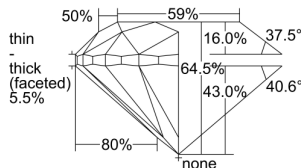

GIA®

FACSIMILE

GIA REPORT 6492837252

Verify this report at GIA.edu

GIA NATURAL DIAMOND DOSSIER®

July 04, 2024
GIA Report Number **6492837252**
Shape and Cutting Style ..... **Round Brilliant**
Measurements ..... **5.48 - 5.55 x 3.56 mm**

GRADING RESULTS

Carat Weight ..... **0.70 carat**
Color Grade ..... **F**
Clarity Grade **VS2**
Cut Grade ..... **Very Good**

ADDITIONAL GRADING INFORMATION

Polish ..... **Excellent**
Symmetry ..... **Very Good**
Fluorescence ..... **None**
Clarity Characteristics..... **Cloud, Crystal**
Inscription(s): **GIA 6492837252**

PROPORTIONS

Profile to actual proportions

GRADING SCALES

GIA COLOR SCALE	GIA CLARITY SCALE	GIA CUT SCALE	
D	FLAWLESS	EXCELLENT	
E	INTERNALLY FLAWLESS		
F		VVS₁	VERY GOOD
G	VVS₂		
H	VS₁	GOOD	
I	VS₂		
J	SI₁	FAIR	
K	SI₂		
L	I₁	POOR	
M	I₂		
N	I₃		
O			
P			
Q			
R			
S			
T			
U			
V			
W			
X			
Y			
Z