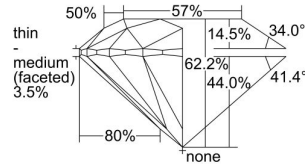

GIA®

FACSIMILE

GIA REPORT 6492838738

Verify this report at GIA.edu

GIA NATURAL DIAMOND DOSSIER®

July 05, 2024
GIA Report Number **6492838738**
Shape and Cutting Style ..... **Round Brilliant**
Measurements ..... **4.30 - 4.32 x 2.68 mm**

GRADING RESULTS

Carat Weight ..... **0.30 carat**
Color Grade ..... **I**
Clarity Grade **VS1**
Cut Grade ..... **Excellent**

ADDITIONAL GRADING INFORMATION

Polish ..... **Very Good**
Symmetry ..... **Very Good**
Fluorescence ..... **None**
Clarity Characteristics..... **Cloud, Indented Natural, Pinpoint**
Inscription(s): **GIA 6492838738**

PROPORTIONS

Profile to actual proportions

GRADING SCALES

GIA COLOR SCALE	GIA CLARITY SCALE	GIA CUT SCALE	
D	FLAWLESS	EXCELLENT	
E	INTERNALLY FLAWLESS		
F		VVS₁	VERY GOOD
G	VVS₂		
H	VS₁	GOOD	
I	VS₂		
J	SI₁	FAIR	
K	SI₂		
L	I₁	POOR	
M	I₂		
N	I₃		
O			
P			
Q			
R			
S			
T			
U			
V			
W			
X			
Y			
Z