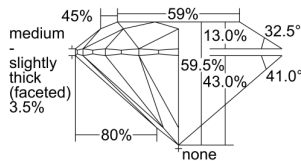

GIA®

FACSIMILE

GIA REPORT 6492841278

Verify this report at GIA.edu

GIA NATURAL DIAMOND DOSSIER®

July 17, 2024
GIA Report Number **6492841278**
Shape and Cutting Style ..... **Round Brilliant**
Measurements ..... **6.42 - 6.44 x 3.83 mm**

GRADING RESULTS

Carat Weight ..... **0.96 carat**
Color Grade ..... **D**
Clarity Grade **VS2**
Cut Grade ..... **Excellent**

ADDITIONAL GRADING INFORMATION

Polish ..... **Excellent**
Symmetry ..... **Excellent**
Fluorescence ..... **None**
Clarity Characteristics..... **Crystal, Cloud**
Inscription(s): **GIA 6492841278**

PROPORTIONS

Profile to actual proportions

GRADING SCALES

GIA COLOR SCALE	GIA CLARITY SCALE	GIA CUT SCALE
D	FLAWLESS	EXCELLENT
E	INTERNALLY FLAWLESS	
F	VVS₁	VERY GOOD
G		
H	VS₁	GOOD
I		
J	VS₂	FAIR
K		
L	SI₁	POOR
M		
N	I₁	
O		
P	I₂	
Q		
R	I₃	
S		
T		
U		
V		
W		
X		
Y		
Z